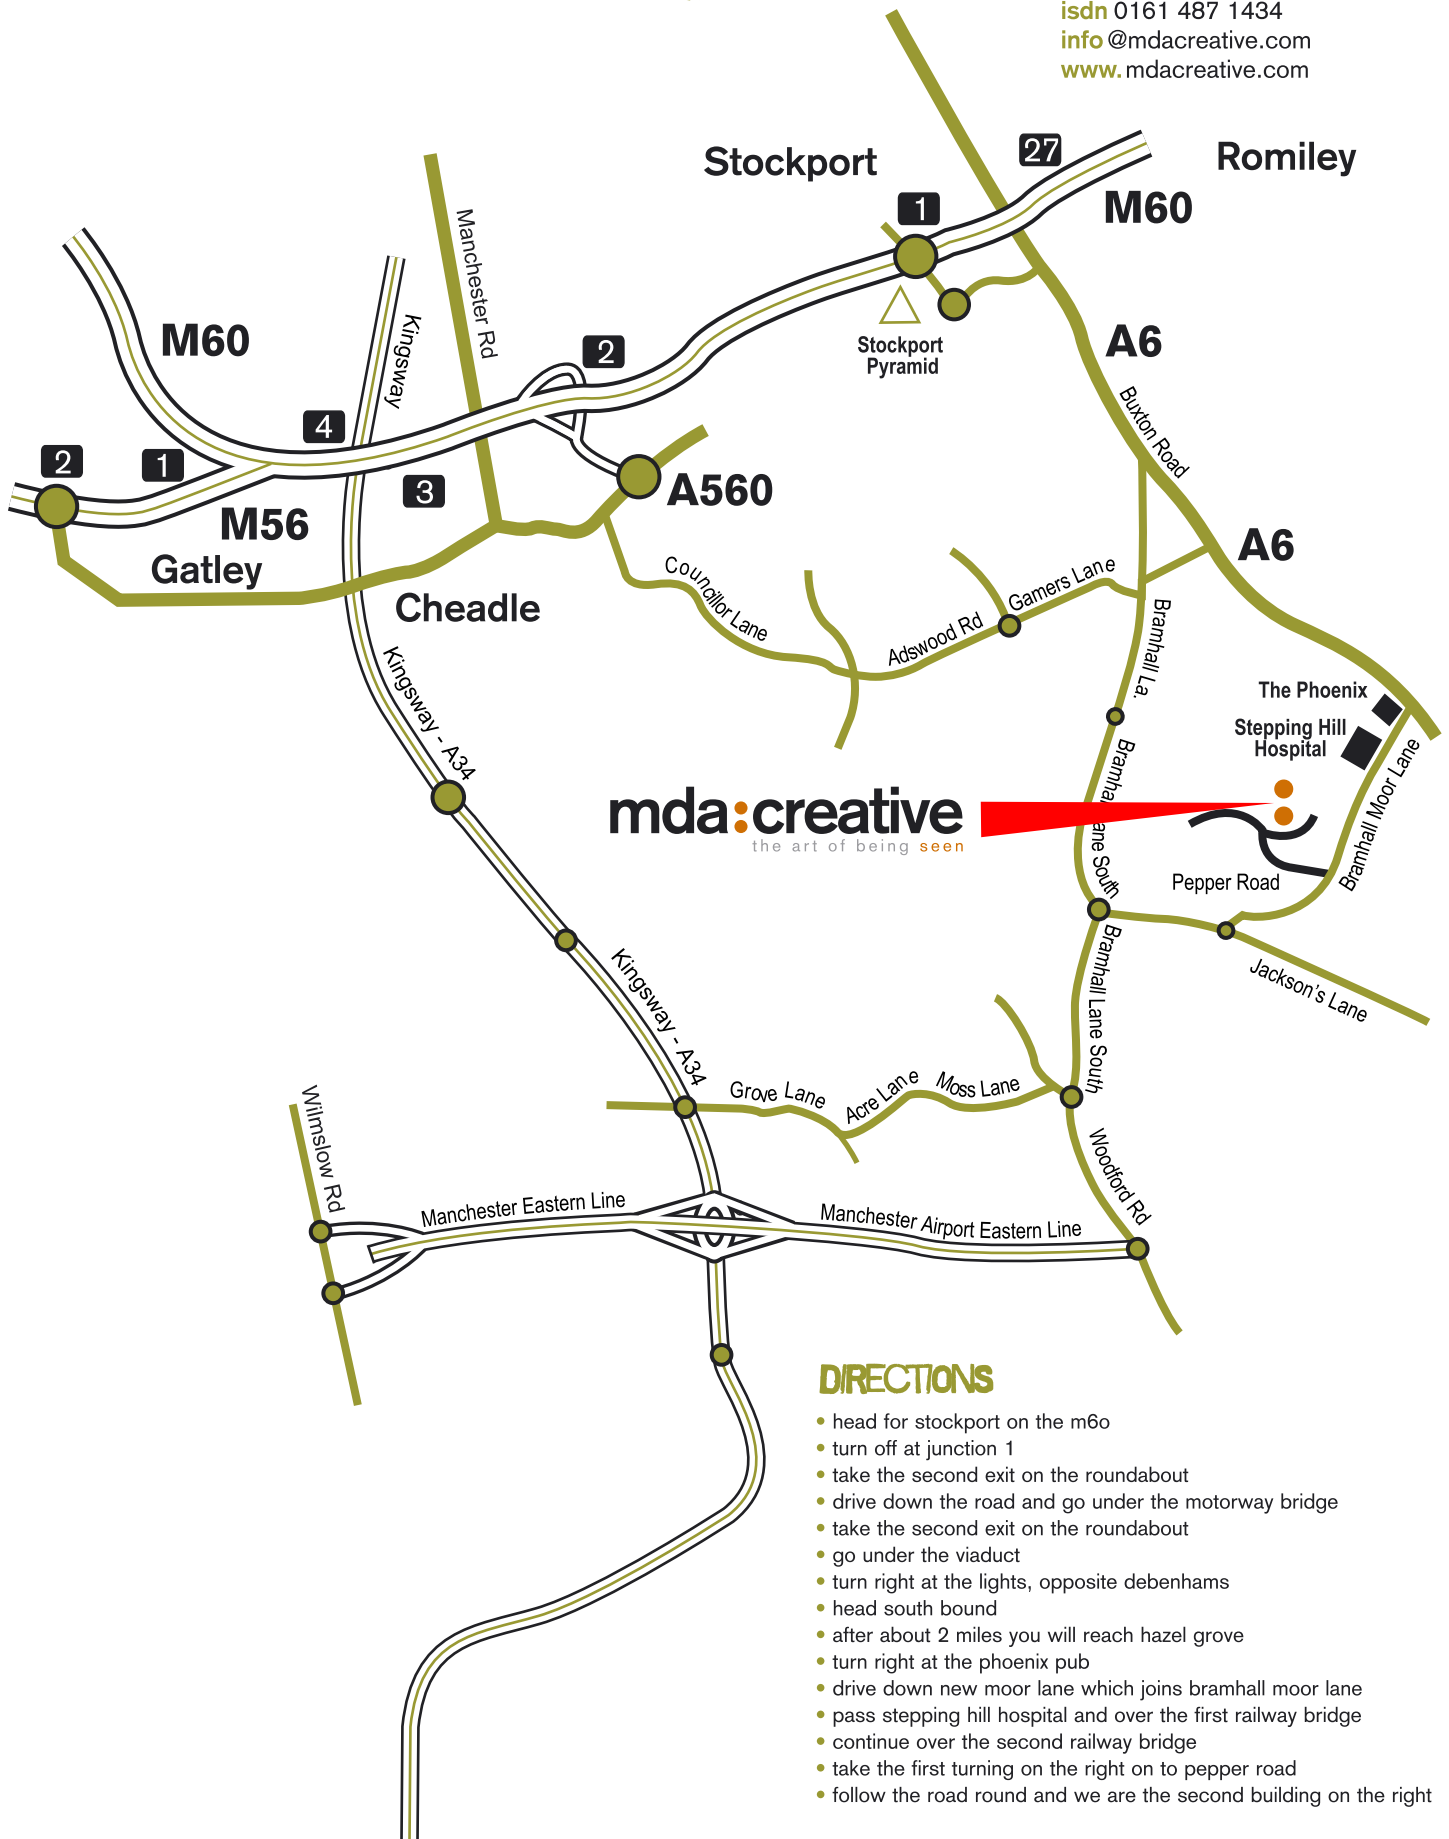

1 Pepper Road,
Hazel Grove,
Stockport,
Cheshire SK7 5DP

tel 0161 487 1111

fax 0161 487 5110

isdn 0161 487 1434

info@mdacreative.com

www.mdacreative.com

HOW TO FIND US

DIRECTIONS

- head for stockport on the m60
- turn off at junction 1
- take the second exit on the roundabout
- drive down the road and go under the motorway bridge
- take the second exit on the roundabout
- go under the viaduct
- turn right at the lights, opposite debenhams
- head south bound
- after about 2 miles you will reach hazel grove
- turn right at the phoenix pub
- drive down new moor lane which joins bramhall moor lane
- pass stepping hill hospital and over the first railway bridge
- continue over the second railway bridge
- take the first turning on the right on to pepper road
- follow the road round and we are the second building on the right